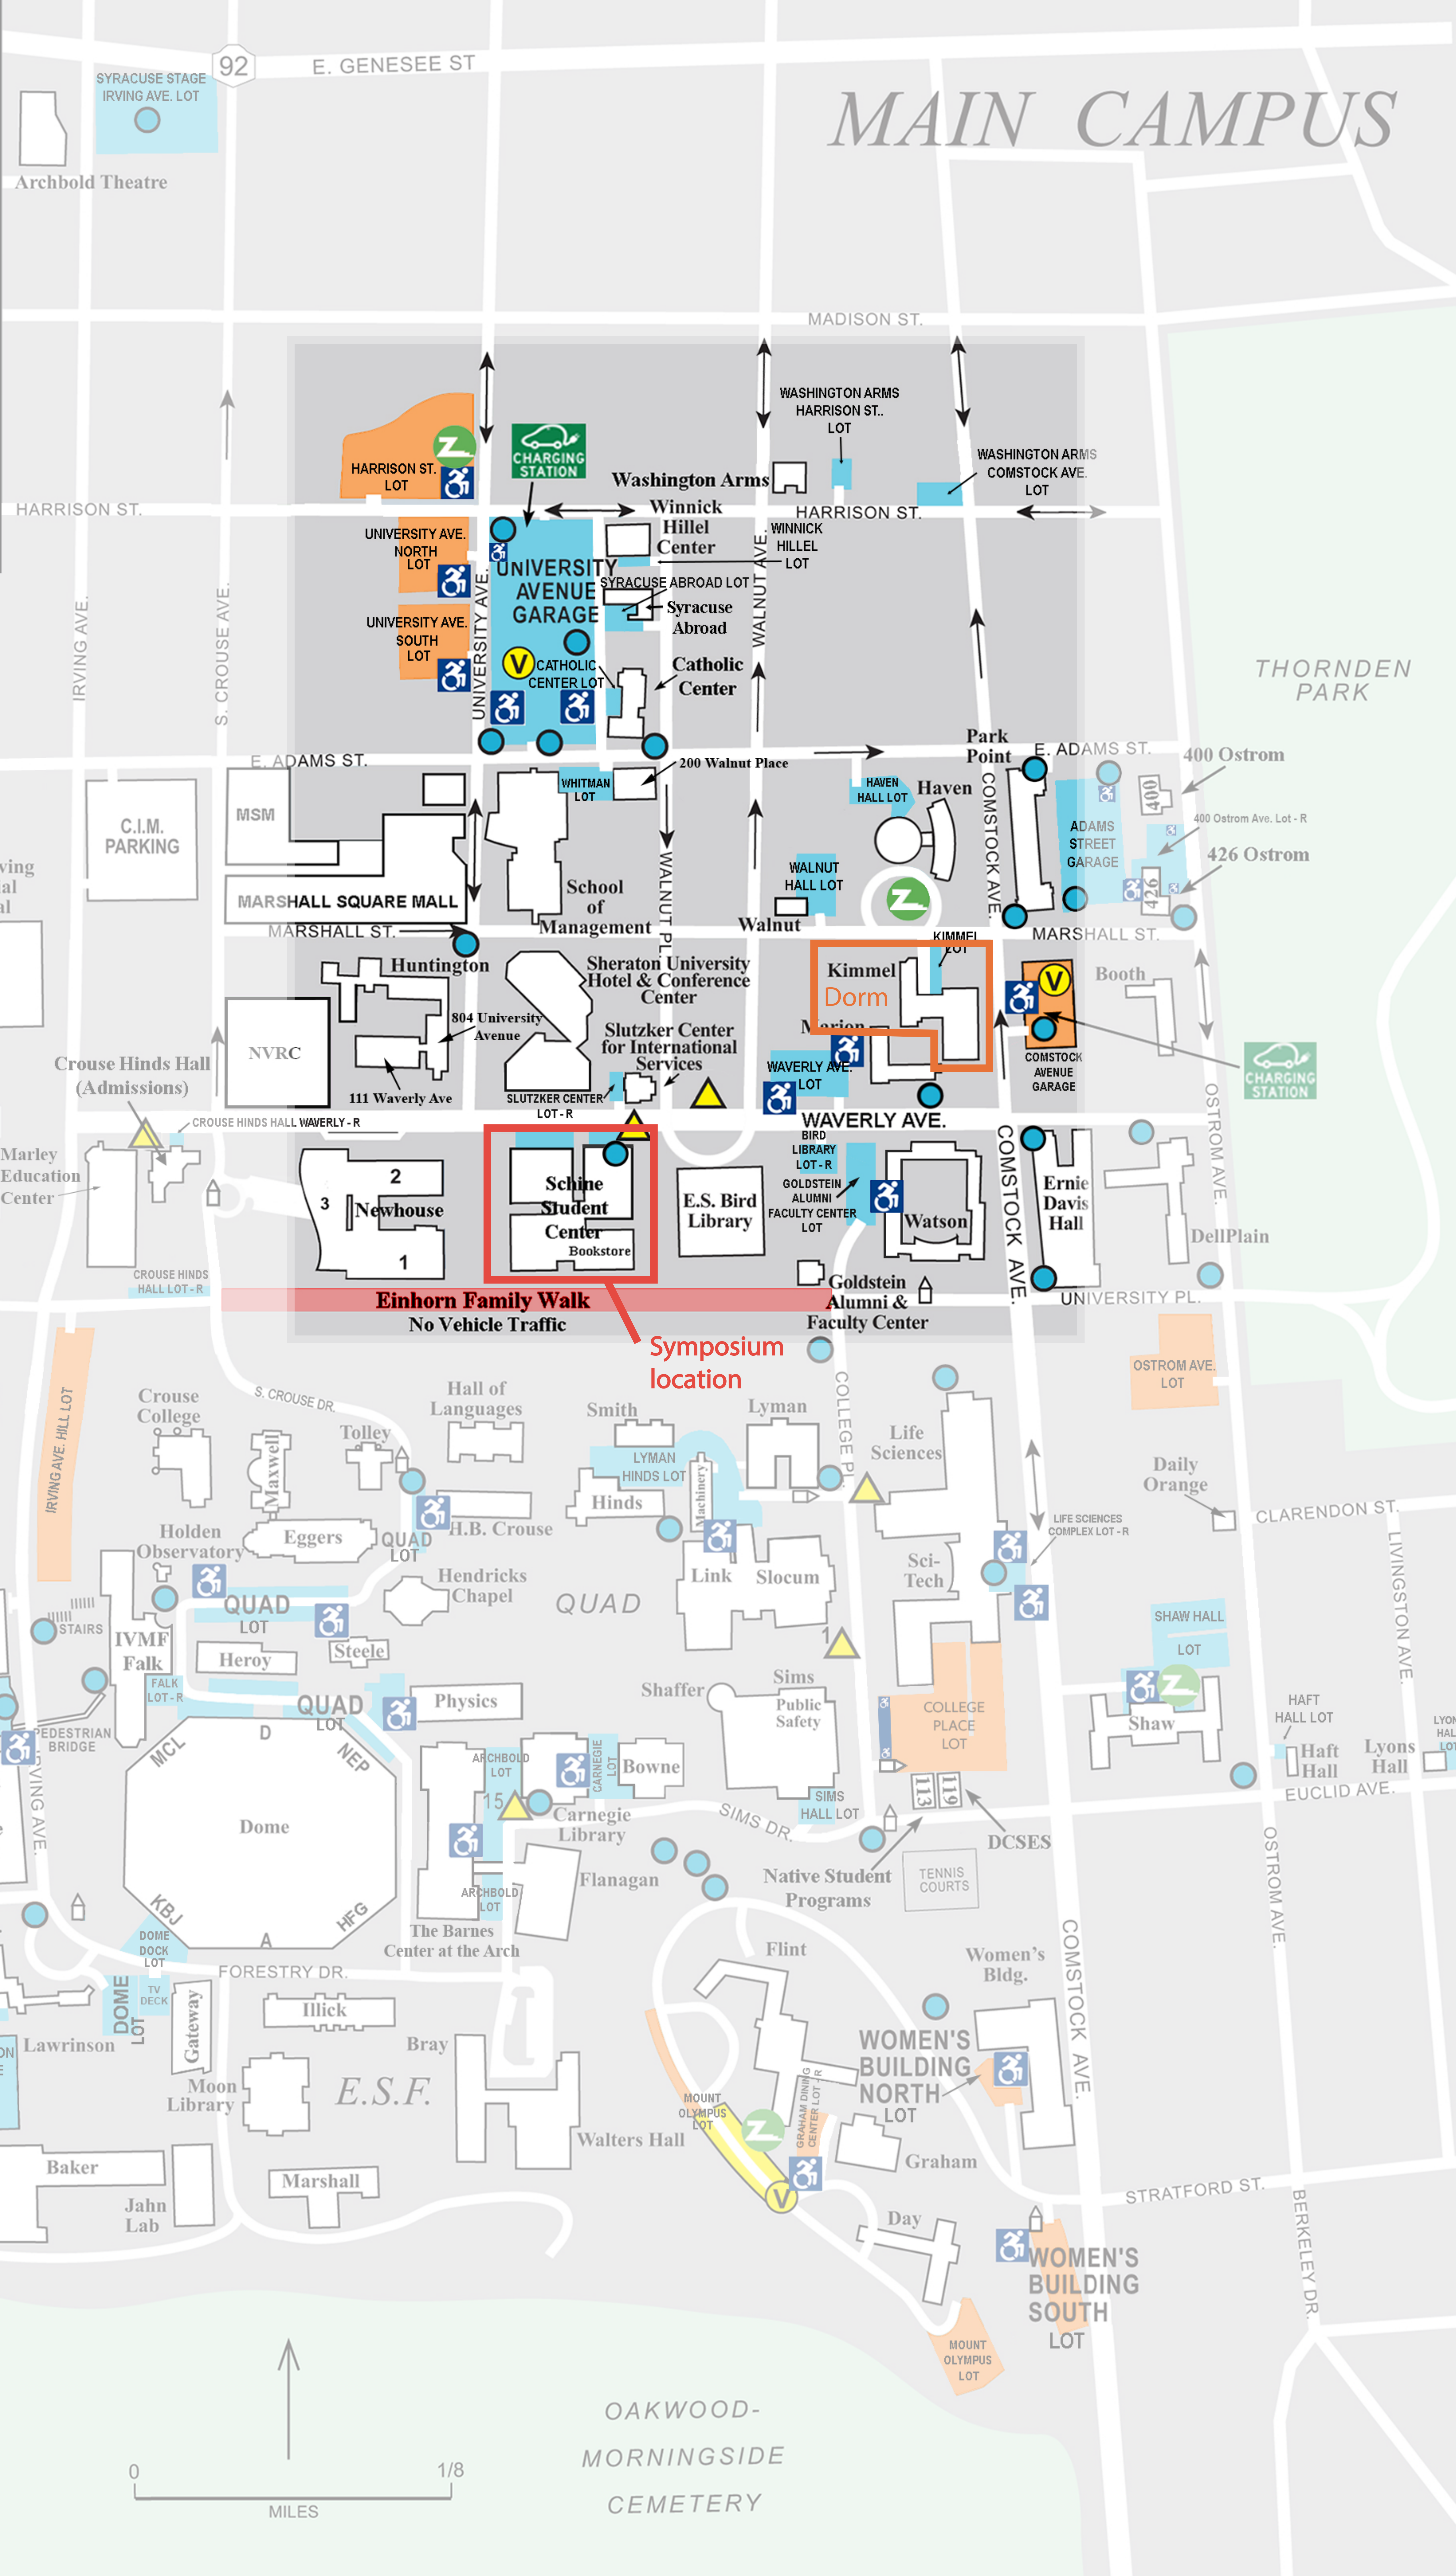

# MAIN CAMPUS

-  Accessible Parking
-  Blue light alarm call station
-  Zipcar Rental
-  Bus shelter / stop
-  Campus parking information
-  Visitor/Meter spaces available
-  Electric vehicle charging stations located in Booth and University Ave. Garages
-  Einhorn Family Walk No Vehicle Traffic
-  Restricted to valid corresponding permits only 24 hours per day, 7 days per week.
-  Valid corresponding permit required. Any valid SU permit between 4:30 pm and 7 am M-F and weekends except Dome and Special Events.

Exit 18

Exit 18

81

OAKWOOD-MORNINGSIDE CEMETERY